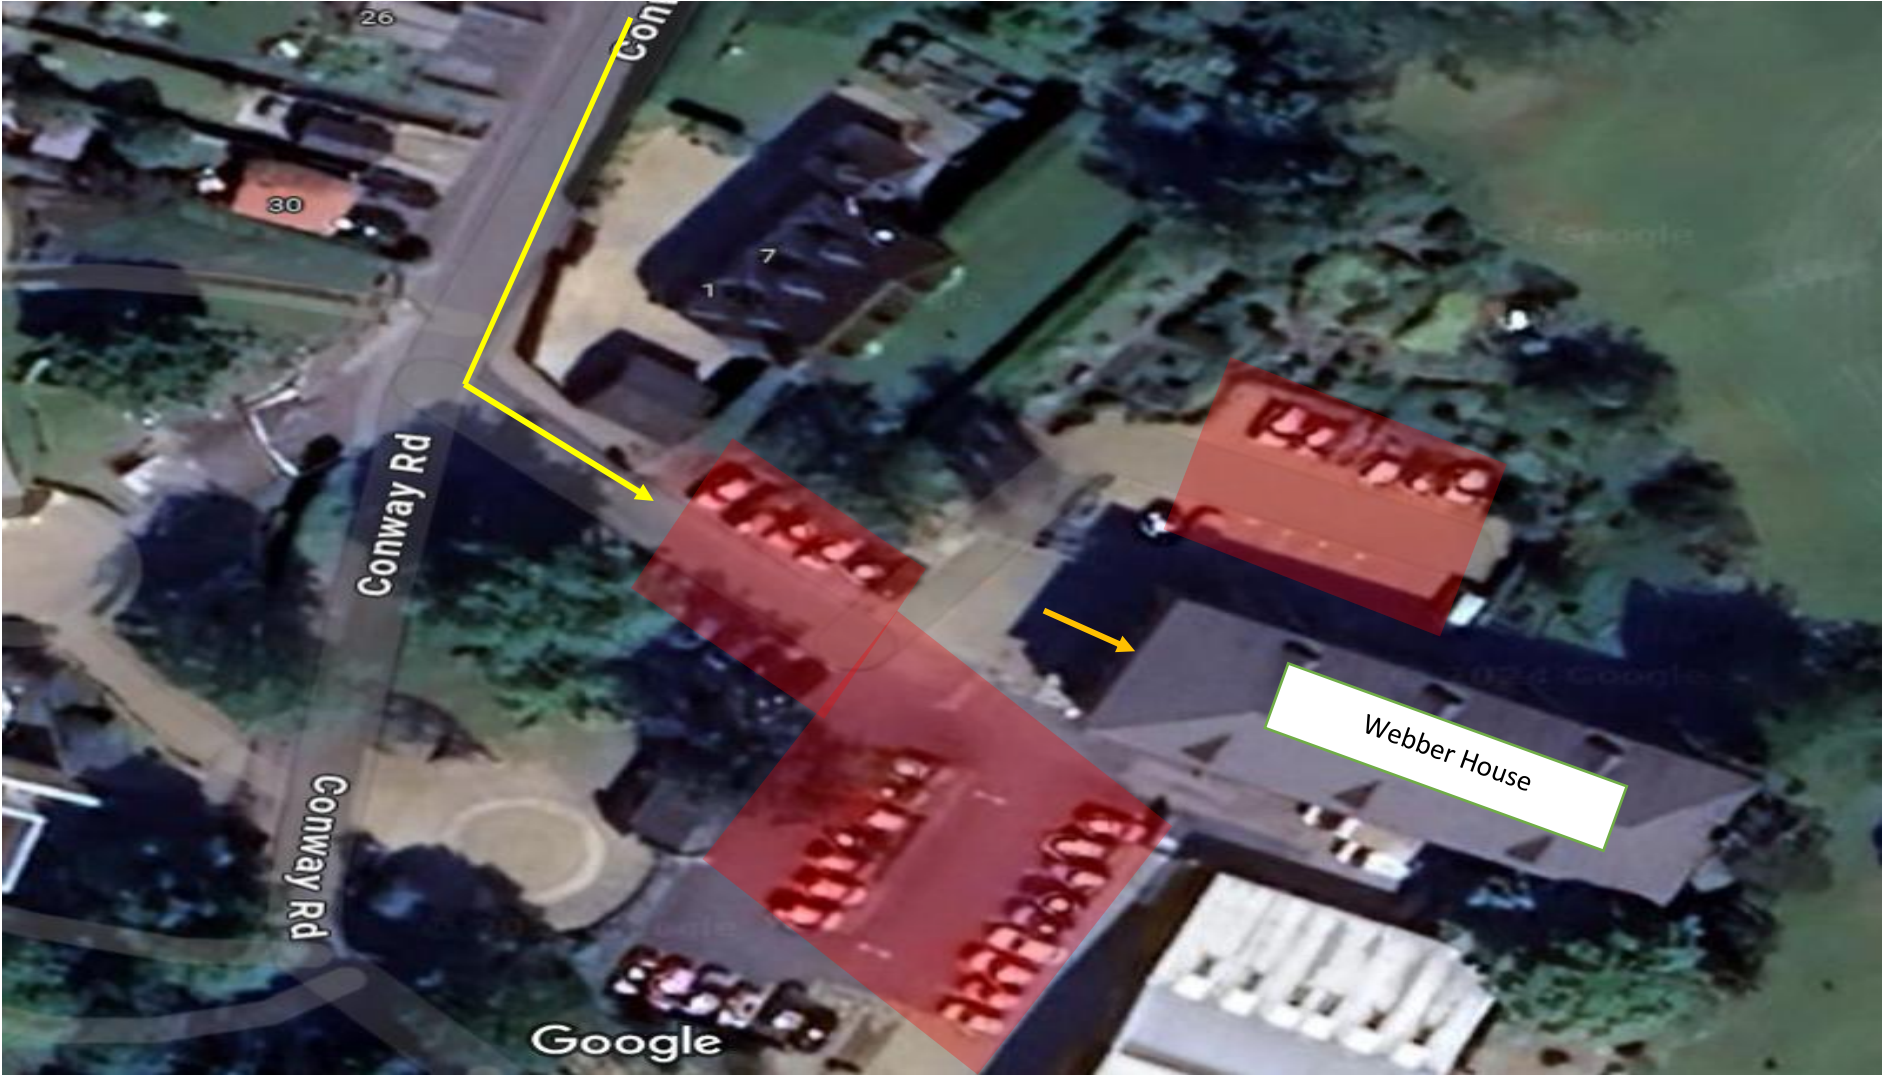

WEBBER ACCOMODATION AND EVENT PARKING INFORMATION

Address: Bromsgrove Preparatory School
Webber House
Conway Road
Bromsgrove
B60 2AD

Access Route to Webber Accommodation & Event Parking	
Event Parking Areas (All Event Vehicles)	
Registration Point Webber House Accommodation	

Webber House External View

PEDESTRIAN ROUTE FROM WEBBER ACCOMMODATION / CAR PARKING TO ROUTH HALL